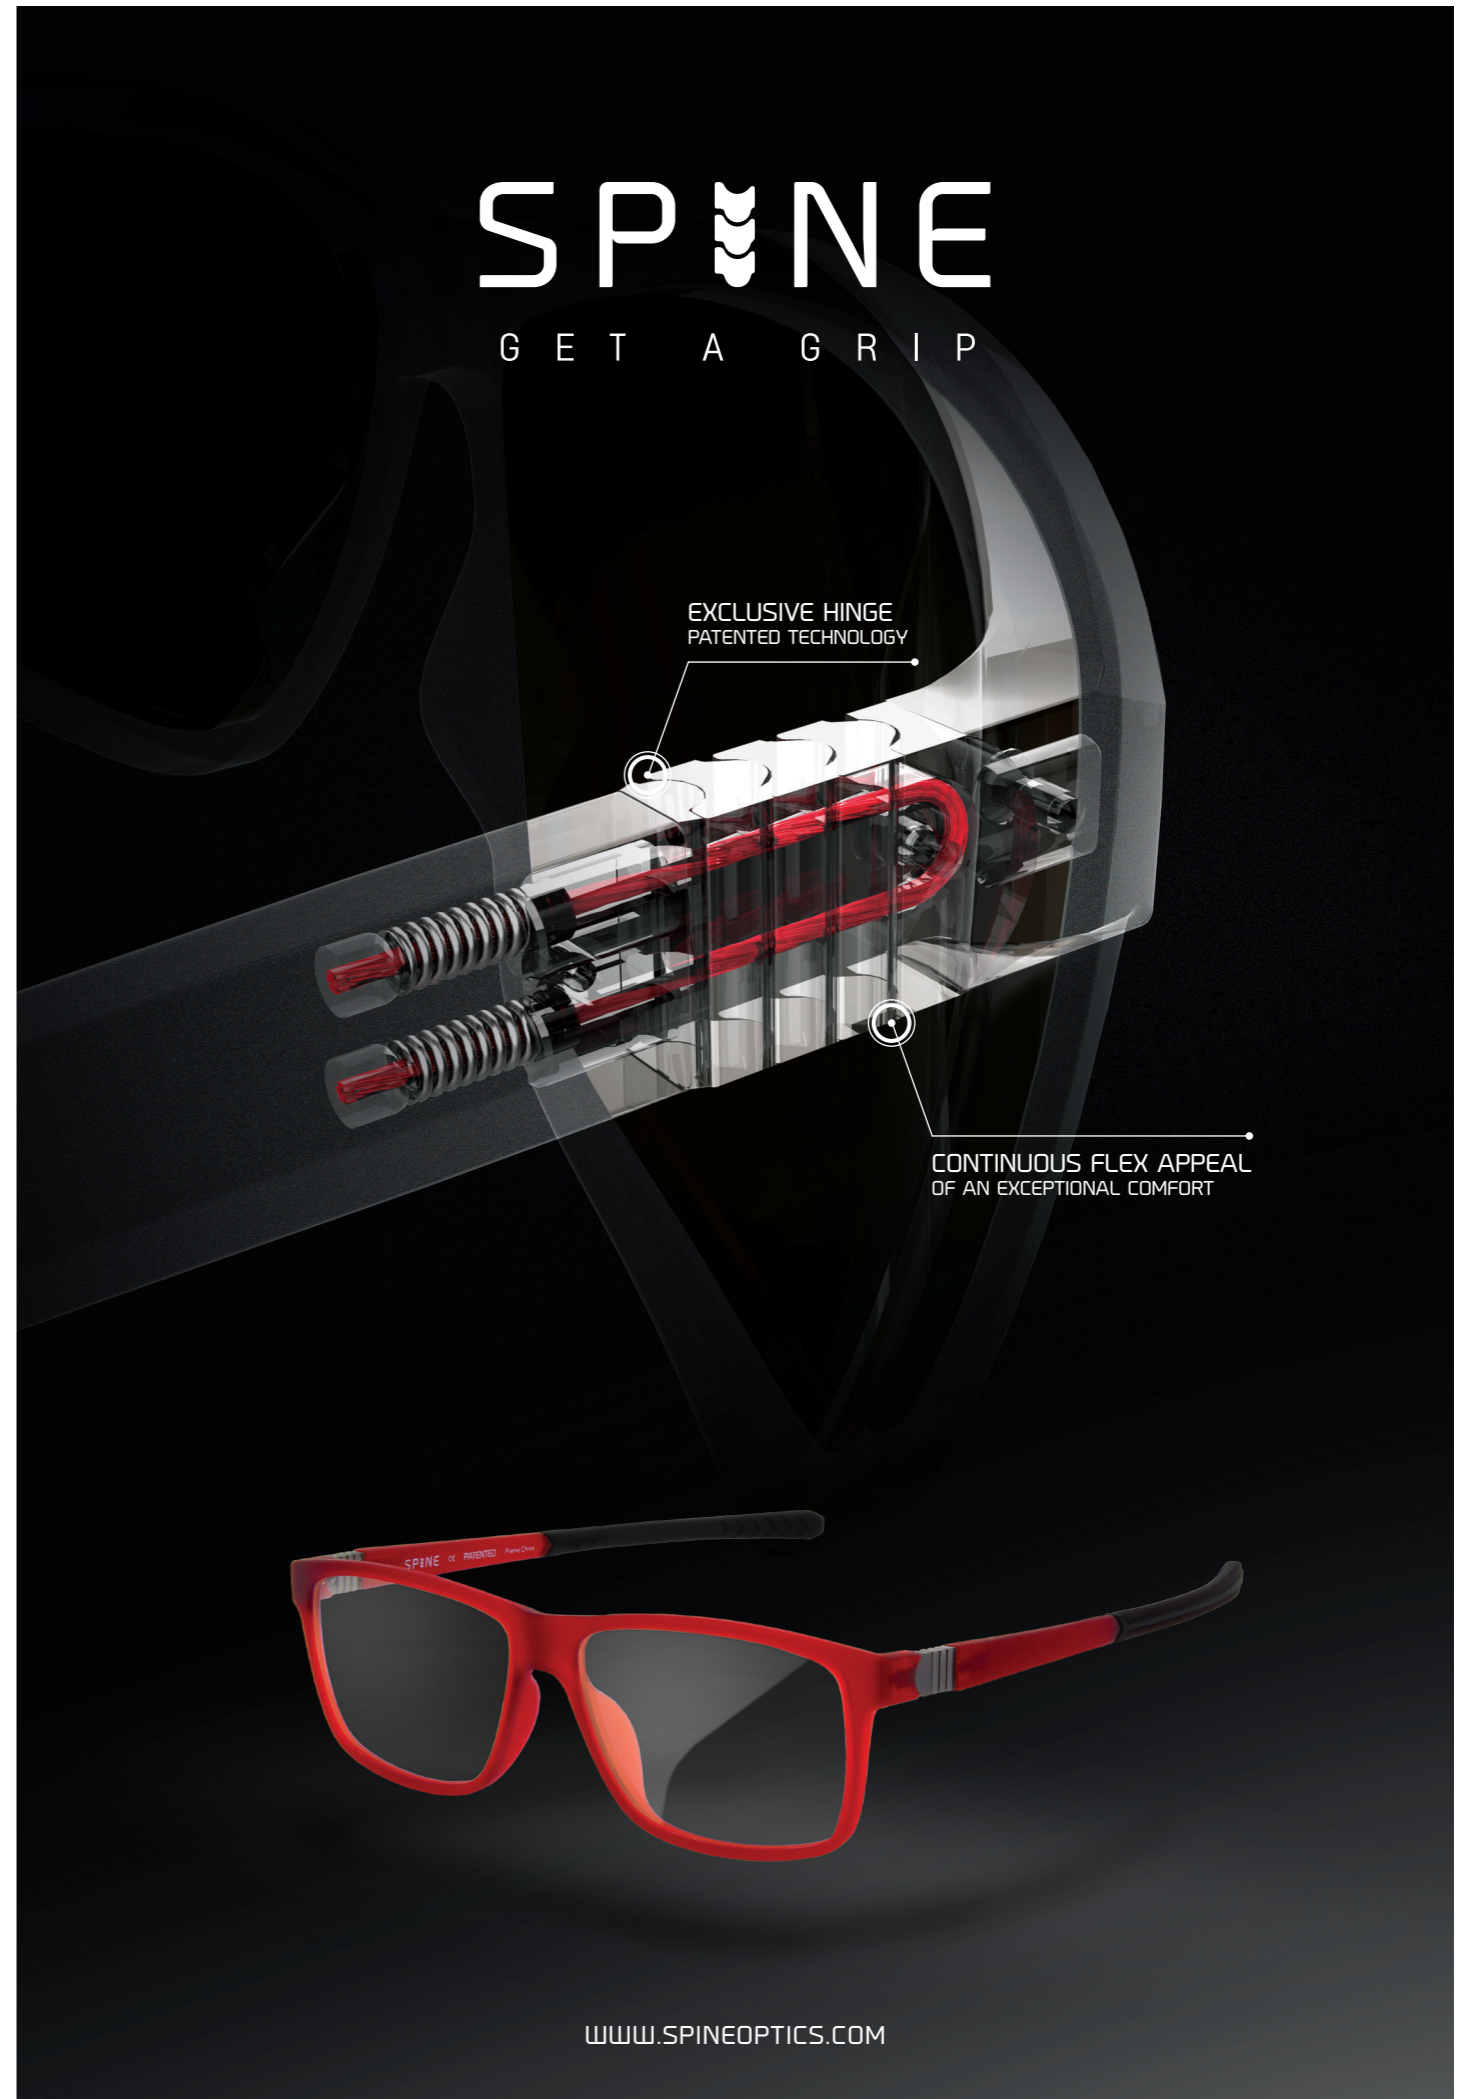

Models SP 3012 085 / SP 1402 001 © 2018 SPINE All rights reserved

SPINE

GET A GRIP

EYEWEAR THAT GRIPS

WWW.SPINEOPTICS.COM

WWW.SPINEOPTICS.COM

ACTIVE

■ SP 3017 / 001

Front ■ Shiny Black Hinge ■ Dark Gun
Temples ■ Black / Shiny Red Lenses ◆ Red Mirror

■ SP 3405 / 639

Front ■ Navy Hinge ■ Matt Gun
Temples ■ Navy / Light Grey Lenses ◆ Smoke

■ SP 2417 / 985

NEW MODEL

Front ■ Dark Gun Hinge ■ Dark Gun
Temples ■ Red Lenses Demo

■ SP 2419 / 650

NEW MODEL

Front ■ Navy Hinge ■ Navy
Temples ■ Black / Navy Lenses Demo

LIFESTYLE

■ SP 4008 / 478

NEW MODEL

Front ■ Light Gold Hinge ■ Brown
Temples ■ Tortoise Brown Lenses ◆ Green Smoke

■ SP 2408 / 060

- SPINE 2.0 hinges grip all day long, morphing to fit any face shape or head size.
- *Our rotary temple motion opens and closes smoothly without flicking or traditional "dead" points
- There are no screws loose here - because there are no screws used in our SPINE hinge working mechanics.
- SPINE 2.0 offers two totally unique and patented multidirectional smart hinges. Both help stabilise prescriptions, improve consumer lens clarity & enhance comfort.
- Available in 7.5mm and 4.5mm sizes.